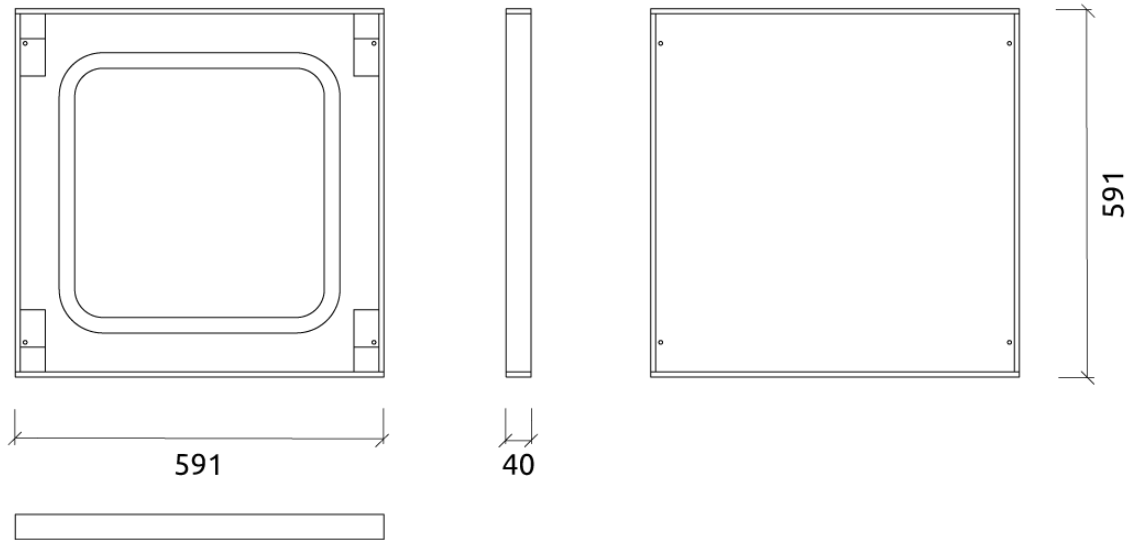

Bass Trap Core

Features

Bass Trap Core

Absorption Range: 100 Hz to 125 Hz

Purpose

- First reflection control
- RT reduction
- Extended mid-low frequency absorption
- Reducing excessive reverberation

Recommended for

- Home Cinema
- Media Room

Performance

Dimensions

Add-ons

Dimensions

FG - PP | 591x591x40mm

Weight

5.2 Kg

Box

Quantity per box: 4

Dimensions: 645x200x655mm

Volume: 0.084m³

Weight: 22.3Kg

Bass Trap Core

(FG - PP) Painted Primer Finishes

FG | (W07) Black